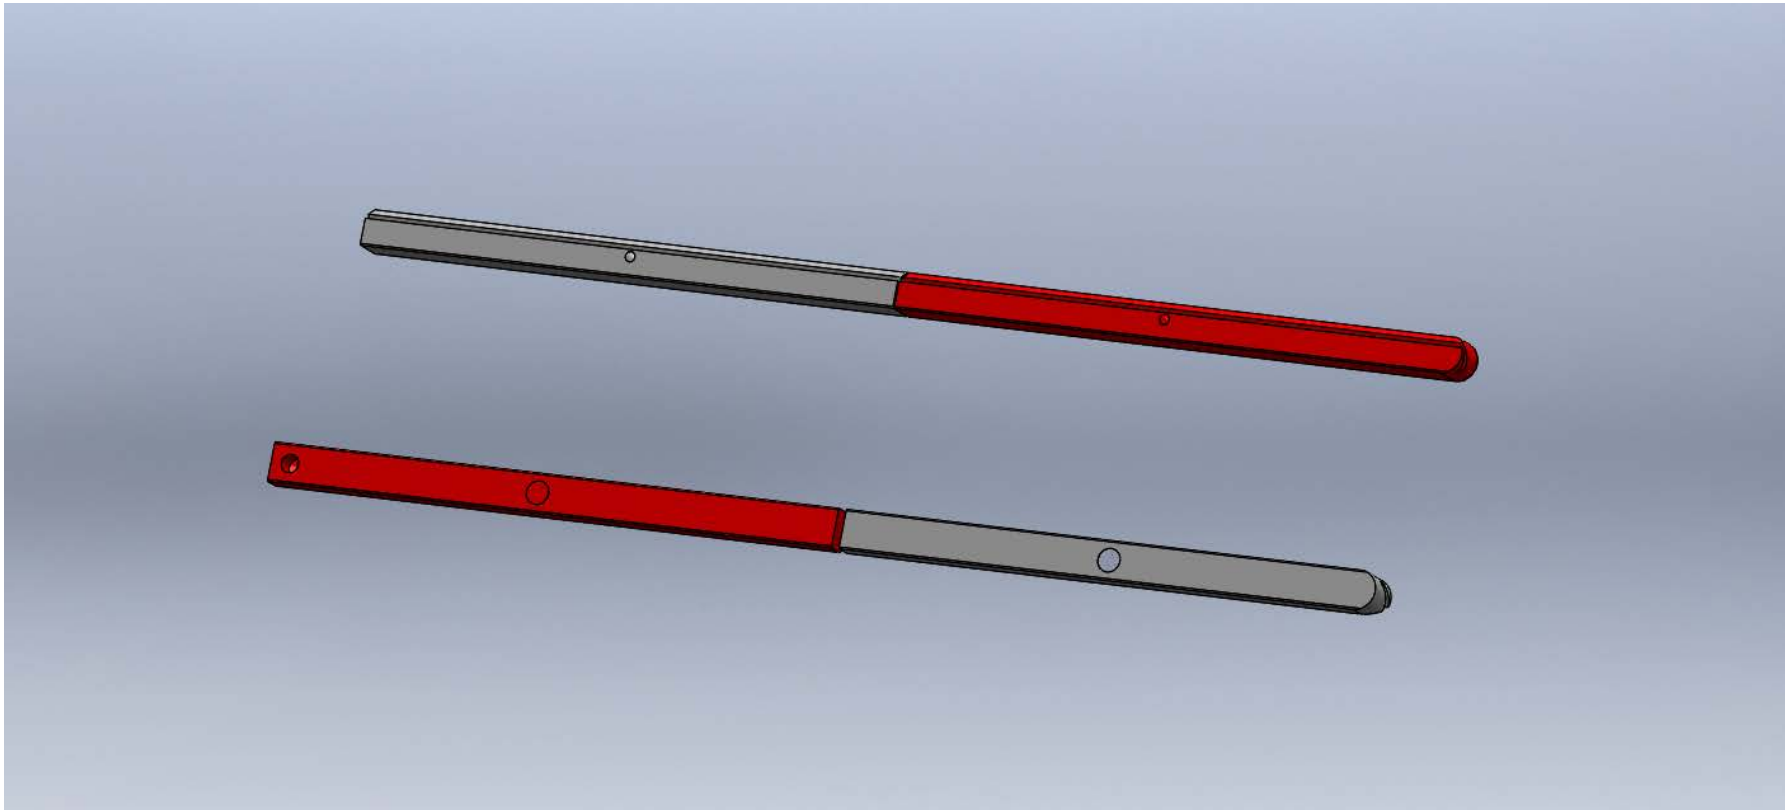

GERSTENBERG SERVICES A/S

Holder set – Centriforce – P57 (2R)

600.0298 Holder 170, 1x

**600.0297 Holder 180, 1x**

**600.0297 End holder 180, 1x**

600.0299 End holder 170, 1x