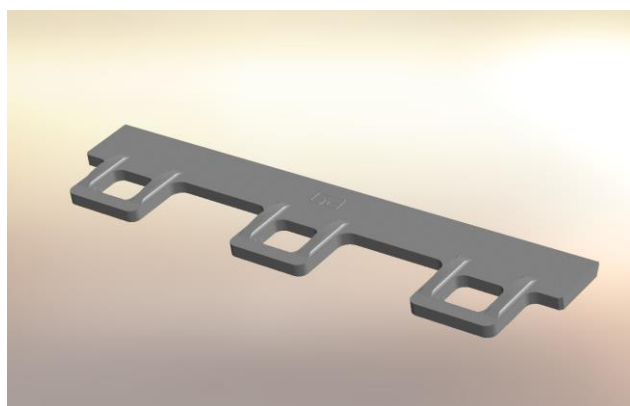

Plastic scrapers overview - Flaps

600.0244 Full size 177mm

600.0241 Full size 181mm

600.0245 Reduc 177mm

600.0242 Reduc 181mm

600.0035 Comb 177mm

600.0034 Comb 181mm