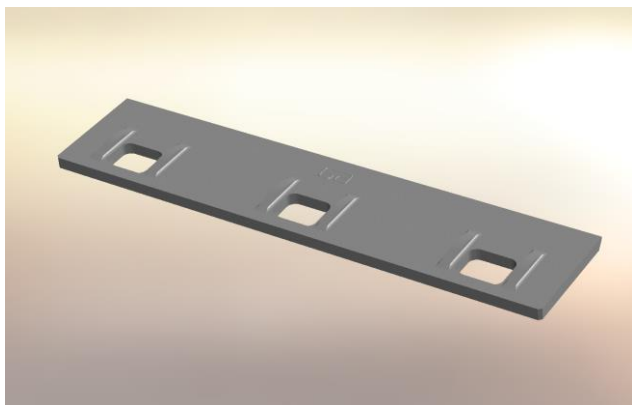

Plastic scrapers overview - Flaps

600.0244 Full size 177mm

600.0241 Full size 181mm

600.0245 Reduc 177mm

600.0242 Reduc 181mm

600.0035 Comb 177mm

600.0034 Comb 181mm