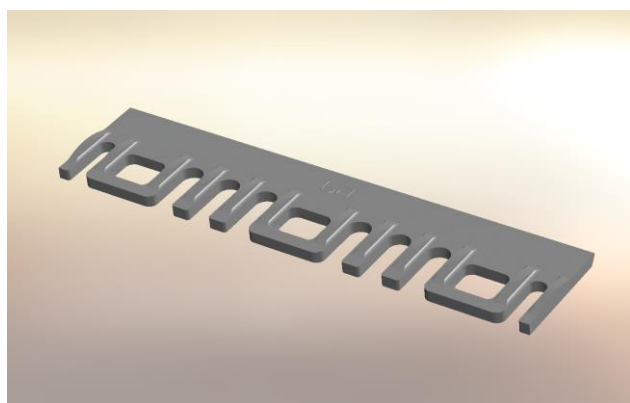

Plastic scrapers overview - Flaps

600.0244 Full size 177mm

600.0241 Full size 181mm

600.0245 Reduc 177mm

600.0242 Reduc 181mm

600.0035 Comb 177mm

600.0034 Comb 181mm