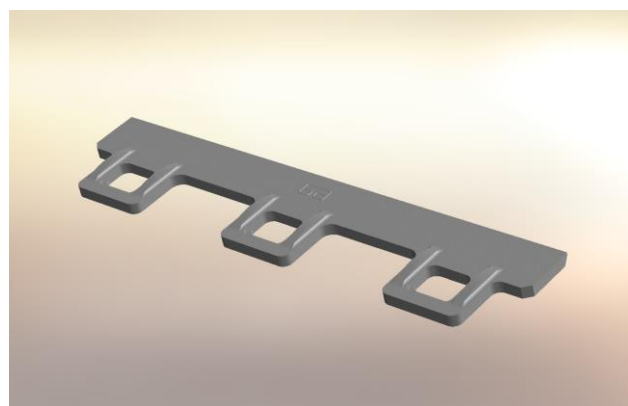

Plastic scrapers overview - Flaps

600.0244 Full size 177mm

600.0241 Full size 181mm

600.0245 Reduc 177mm

600.0242 Reduc 181mm

600.0035 Comb 177mm

600.0034 Comb 181mm