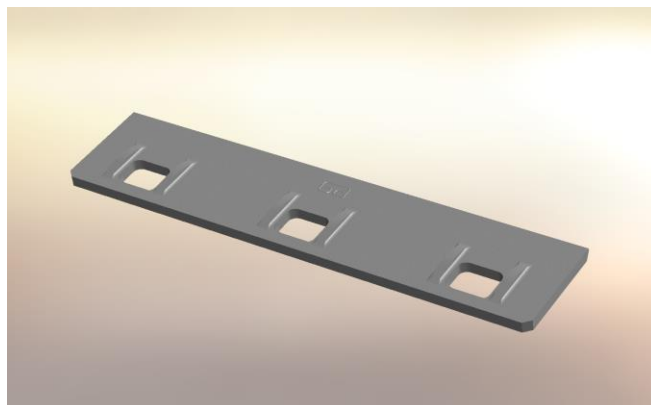

Plastic scrapers overview - Flaps

600.0244 Full size 177mm

600.0241 Full size 181mm

600.0245 Reduc 177mm

600.0242 Reduc 181mm

600.0035 Comb 177mm

600.0034 Comb 181mm