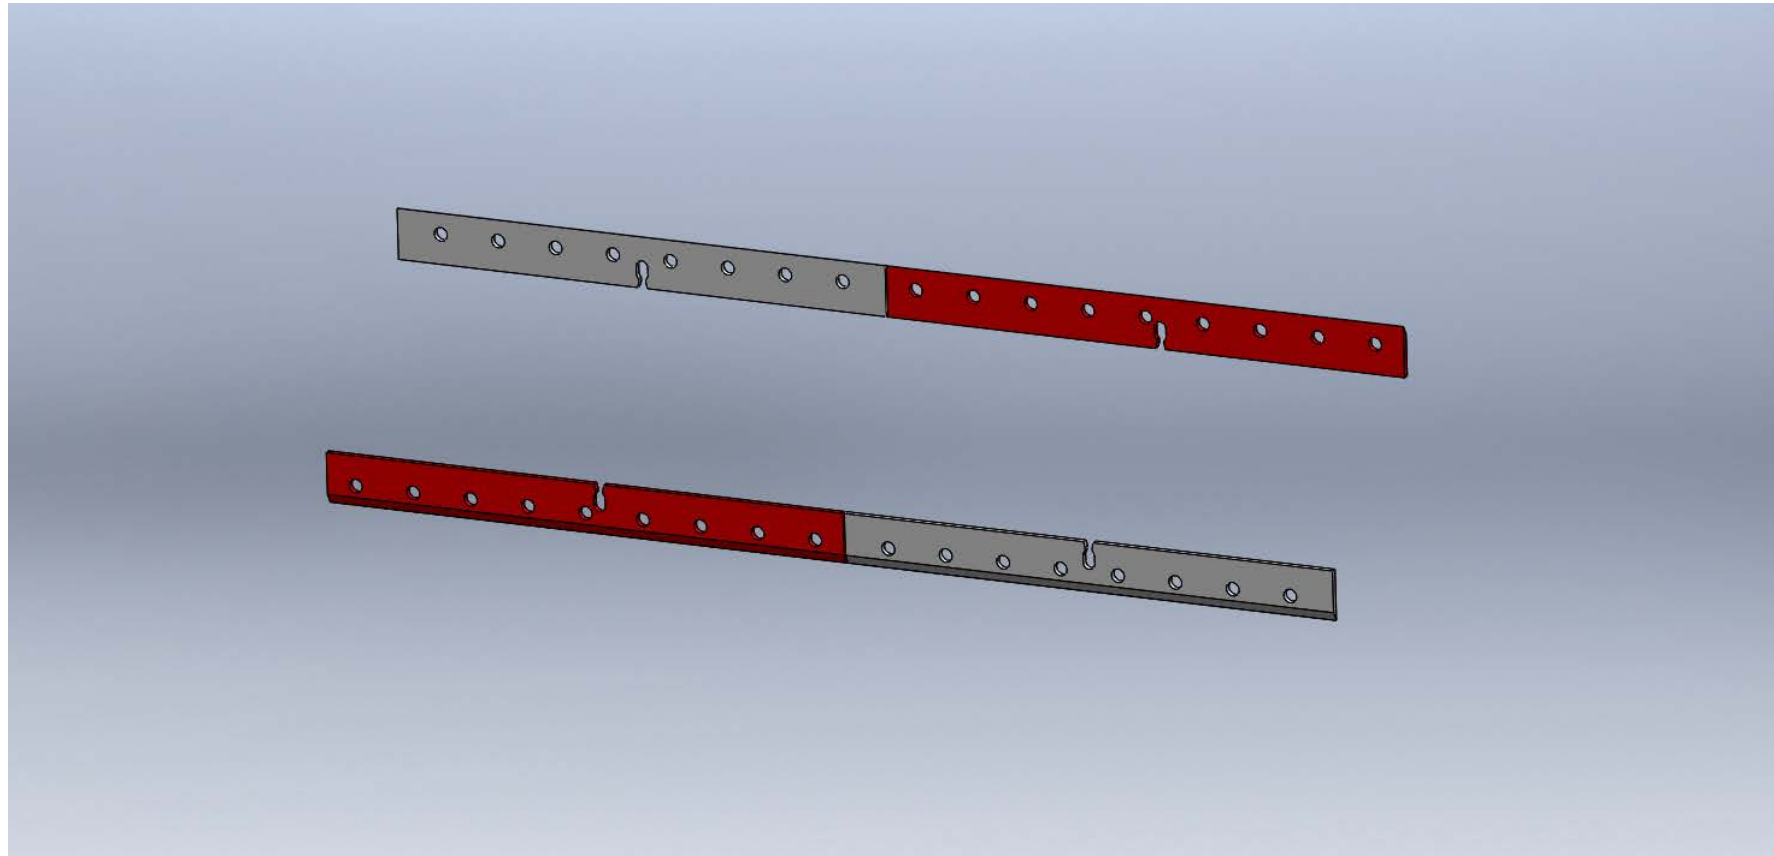

GERSTENBERG SERVICES A/S

Scraper set – Centriforce – P57 (2R)

600.0294 Scraper 170, 1x	600.0295 Scraper 180, 1x
600.0295 Scraper 180, 1x	600.0294 Scraper 170, 1x