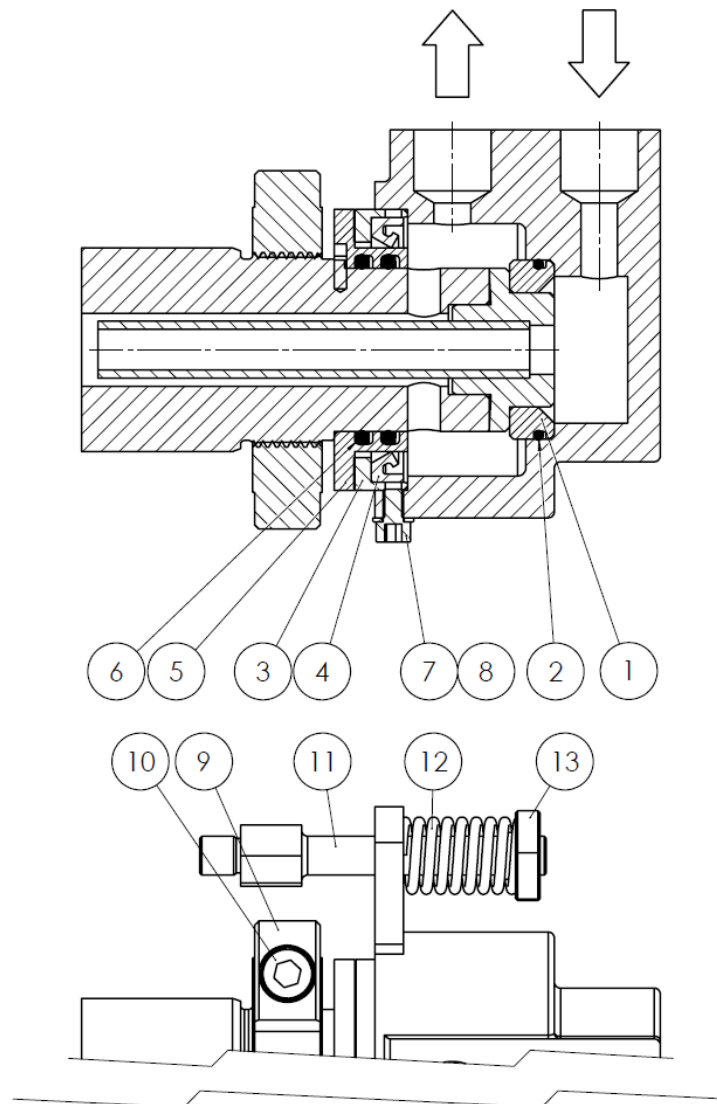

GERSTENBERG SERVICES A/S

Water seal
P156 / 180

Item no.	Part number	Description	QTY.
1	600.0288	Ring	1
2	1020-0033	O-ring 39,60 x 2,40	1
3	600.0289	Seal ring	1
4	1080-0003	Oil seal 50-65-8	1
5	600.0291	Wear ring	1
6	1020-0070	O-ring 39,69 x 3,53	2
7	1010-0084	Screw 3/8" x 20	1
8	1010-0036	Washer	1
9	600.0125	Rotor nut 156/180	1
10	1010-0005	Screw M8 x 20	1
11	600.0427	Pin bolt 3/8	2
12	600.0705	Spring \varnothing 14	2
13	600.0070	Nut 3/8	2